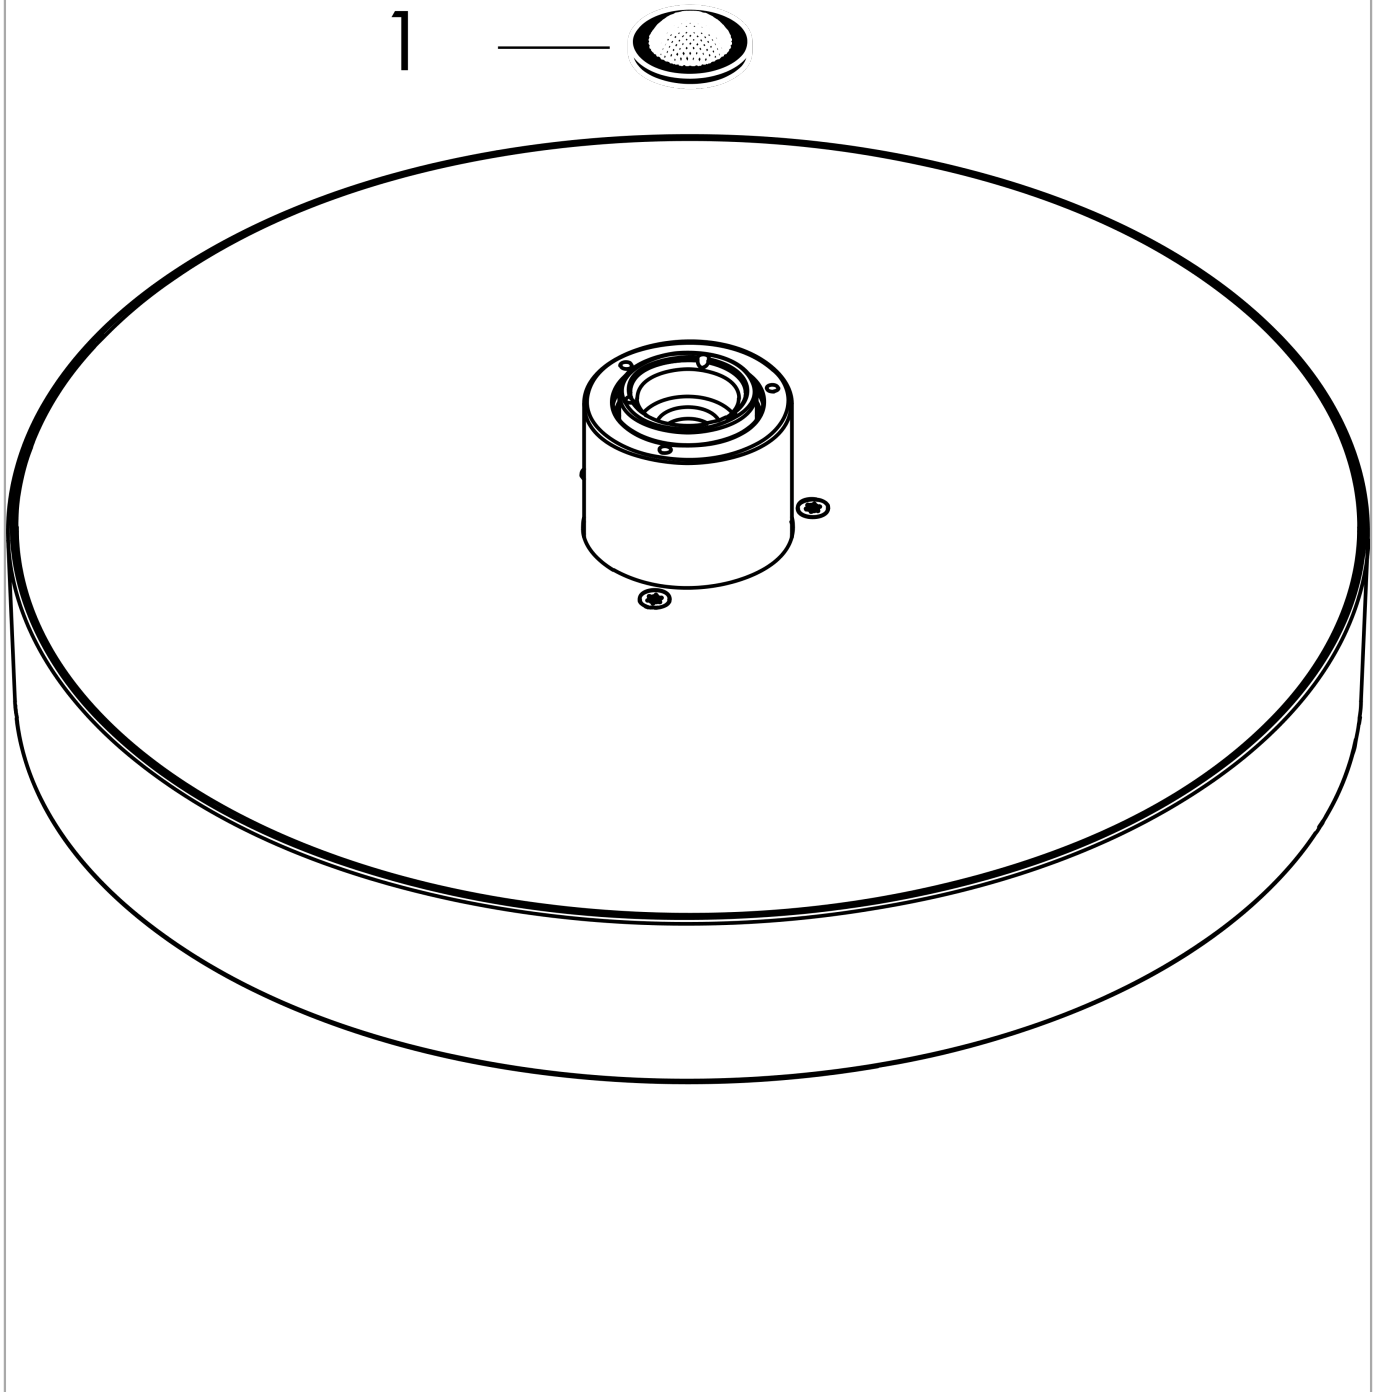

Rainfinity

Overhead shower 250 1jet

Surfaces: **Polished Gold Optic** Article Number: **26228990**

Description

product features

- shower head size: 250 mm
- spray type: PowderRain
- ball-joint: overhead shower angle (2 x 5°) adjustable
- frame: metal
- material spray disc: aluminium
- spray disc surface: graphite
- maximum flow rate at 3 bar: 16 l/min
- flow rate PowderRain spray (at 3 bar): 16 l/min
- minimum flow pressure: 1 bar
- overhead shower removable for cleaning
- installation: ceiling or wall
- connection thread G 1/2
- connection dimension: DN15

Technology

Design awards

reddot award 2019
best of the best

Product image

Scale drawing

Rainfinity
Overhead shower 250 1jet
 Surfaces: **Polished Gold Optic** Article Number: **26228990**

Flowchart

The consumption was measured in combination with the appropriate fittings (thermostat/mixer/in-wall valve) to reflect actual application in practice.

Rainfinity
Overhead shower 250 1jet
Surfaces: **Polished Gold Optic** Article Number: **26228990**

Exploded Drawing

Year of production: >01/21

Rainfinity
Overhead shower 250 1jet
 Surfaces: **Polished Gold Optic** Article Number: **26228990**