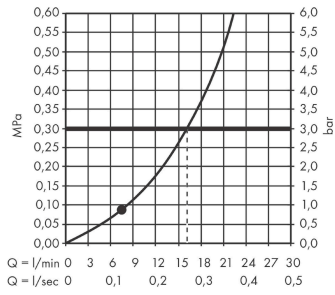

Rainfinity

Overhead shower 250 1jet

Surfaces: **Polished Gold Optic** Article Number: **26228990**

Description

product features

- shower head size: 250 mm
- spray type: PowderRain
- ball-joint: overhead shower angle (2 x 5°) adjustable
- frame: metal
- material spray disc: aluminium
- spray disc surface: graphite
- maximum flow rate at 3 bar: 16 l/min
- flow rate PowderRain spray (at 3 bar): 16 l/min
- minimum flow pressure: 1 bar
- overhead shower removable for cleaning
- installation: ceiling or wall
- connection thread G 1/2
- connection dimension: DN15

Technology

Design awards

reddot award 2019
best of the best

Product image

Scale drawing

Rainfinity
Overhead shower 250 1jet
 Surfaces: **Polished Gold Optic** Article Number: **26228990**

Flowchart

The consumption was measured in combination with the appropriate fittings (thermostat/mixer/in-wall valve) to reflect actual application in practice.