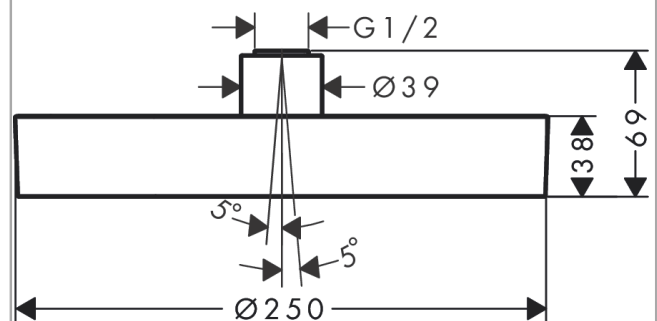

Rainfinity

Overhead shower 250 1jet

Surfaces: **Polished Gold Optic** Article Number: **26228990**

Description

product features

- shower head size: 250 mm
- spray type: PowderRain
- ball-joint: overhead shower angle (2 x 5°) adjustable
- frame: metal
- material spray disc: aluminium
- spray disc surface: graphite
- maximum flow rate at 3 bar: 16 l/min
- flow rate PowderRain spray (at 3 bar): 16 l/min
- minimum flow pressure: 1 bar
- overhead shower removable for cleaning
- installation: ceiling or wall
- connection thread G 1/2
- connection dimension: DN15

Technology

Design awards

reddot award 2019
best of the best

Product image

Scale drawing

Rainfinity
Overhead shower 250 1jet
 Surfaces: **Polished Gold Optic** Article Number: **26228990**

Flowchart

The consumption was measured in combination with the appropriate fittings (thermostat/mixer/in-wall valve) to reflect actual application in practice.

Rainfinity
Overhead shower 250 1jet
Surfaces: **Polished Gold Optic** Article Number: **26228990**

Exploded Drawing

Year of production: >01/21

Rainfinity
Overhead shower 250 1jet
 Surfaces: **Polished Gold Optic** Article Number: **26228990**